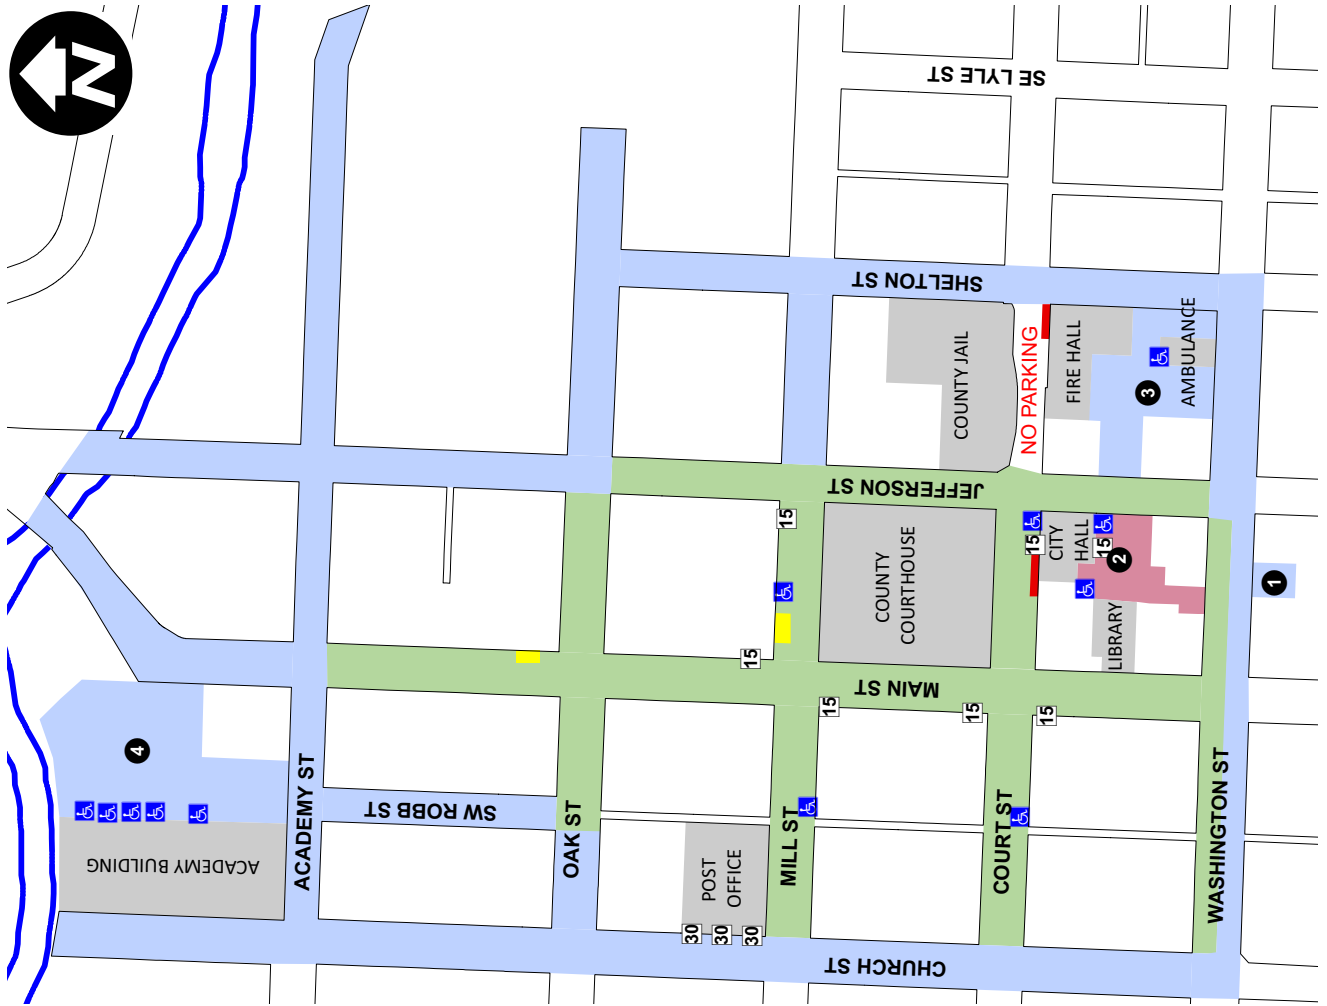

DOWNTOWN PUBLIC PARKING

OPEN PARKING (No Time Limit)

1 - Washington St Lot

3 - Jefferson St Lot

4 - Academy Building Lot

TIMED PARKING

2 HOUR

3 HOUR

2 - City Hall Lot

EMERGENCY PERSONNEL PARKING

LOADING ZONE

HANDICAP PARKING

SHORT-TERM PARKING